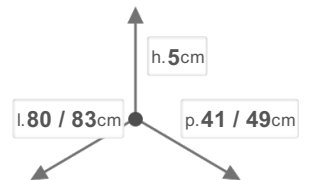

## DIMENSIONS

## PACKAGING

 PALLET PIECES  
**20**

 PALLET SIZE  
**85x120x210**

 PALLET GROSS WEIGHT  
**216**

PACKING PIECES  
**10**