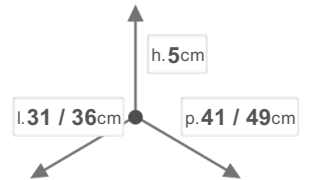

## DIMENSIONS

## PACKAGING

 PALLET PIECES  
**32**

 PALLET SIZE  
**85x120x210**

 PALLET GROSS WEIGHT  
**212**

PACKING PIECES  
**30**