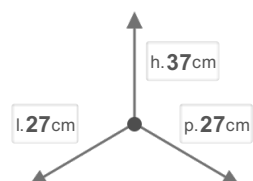

PPI607/1 12L

Swing out for door cabinets > RING

DIMENSIONS

DESCRIPTION

RING Round Swing out Stainless steel 430 , thermoplastic dustbin with auto lid (fixing on the base side) for cabinet door. Automatic opening,

OTHER SIZES

COLOURS

Grigio

Acciaio Inox

BINS CAPACITY IN LITERS

12

CHARACTERISTICS

 NET WEIGHT
2,2

 BOX SIZE
28x28x39

 GROSS WEIGHT
2,5

PIECES PER PACKAGE
1

PIECES PER SHELF
12

AMOUNT SHELVES
5

PACKAGING

 PALLET PIECES
60

 PALLET SIZE
90x120x205