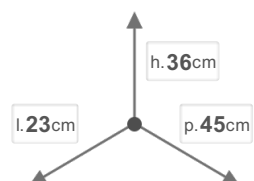

PF01 34A2

Pull out > ECOFIL

DIMENSIONS

DESCRIPTION

ECOFIL frontal extraction waste bin chrome wired (base fixed) for hinged door cabinets. With galvanised steel total extraction ball bearing runners.

OTHER SIZES

COLOURS

Filo Acciaio Plastica Grigia

BINS CAPACITY IN LITERS

12 12

CHARACTERISTICS

 NET WEIGHT
4,5

 BOX SIZE
24x46x42

 GROSS WEIGHT
5

PIECES PER PACKAGE
1

PIECES PER SHELF
6

AMOUNT SHELVES
5

PACKAGING

 PALLET PIECES
30

 PALLET SIZE
80x120x220

 PALLET GROSS WEIGHT
160

PACKING PIECES
1