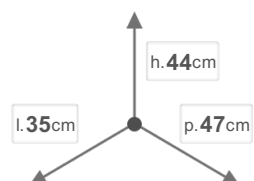

PTA 4045A

Pull out > CITY

DIMENSIONS

DESCRIPTION

CITY Pull out wastebin in thermoplastic (base fixed) for hinged door cabinets. With galvanised full pull out steel ball bearing runners and one lid with anti odeur filter.

OTHER SIZES

COLOURS

Grigio

BINS CAPACITY IN LITERS

18

8

8

CHARACTERISTICS

NET WEIGHT
6

BOX SIZE
36x48x46

GROSS WEIGHT
6,5

PIECES PER PACKAGE
1

PIECES PER SHELF
5

AMOUNT SHELVES
5

PACKAGING

PALLET PIECES
25

PALLET SIZE
80x120x240

PALLET GROSS WEIGHT
172,5

PACKING PIECES
1