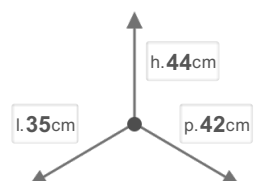

PTA 4040B

Pull out > CITY

DIMENSIONS

DESCRIPTION

CITY Pull out wastebin in thermoplastic (base fixed) for hinged door cabinets. With galvanised full pull out steel ball bearing runners and one lid with anti odour filter.

OTHER SIZES

COLOURS

Grigio

BINS CAPACITY IN LITERS

12

8

8

CHARACTERISTICS

 NET WEIGHT
5,5

 BOX SIZE
36x43x46

 GROSS WEIGHT
6

PIECES PER PACKAGE
1

PIECES PER SHELF
5

AMOUNT SHELVES
5

PACKAGING

 PALLET PIECES
25

 PALLET SIZE
80x120x240

 PALLET GROSS WEIGHT
160

PACKING PIECES
1