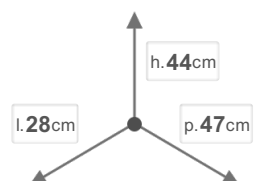

PTA 3045A

Pull out > CITY

DIMENSIONS

DESCRIPTION

CITY Pull out wastebin in thermoplastic (base fixed) for hinged door cabinets. With galvanised full pull out steel ball bearing runners and one lid with anti odour filter.

OTHER SIZES

COLOURS

Grigio

BINS CAPACITY IN LITERS

18

8

CHARACTERISTICS

NET WEIGHT
5

BOX SIZE
29x48x46

GROSS WEIGHT
5,5

PIECES PER PACKAGE
1

PIECES PER SHELF
6

AMOUNT SHELVES
5

PACKAGING

PALLET PIECES
30

PALLET SIZE
80x120x240

PALLET GROSS WEIGHT
175

PACKING PIECES
1