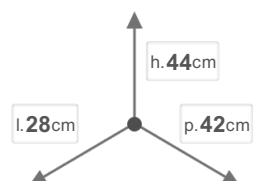

PTA 3040B

Pull out > CITY

DIMENSIONS

DESCRIPTION

CITY Pull out wastebin in thermoplastic (base fixed) for hinged door cabinets. With galvanised full pull out steel ball bearing runners and one lid with anti odeur filter.

OTHER SIZES

COLOURS

Grigio

BINS CAPACITY IN LITERS

18

CHARACTERISTICS

 NET WEIGHT
4,5

 BOX SIZE
29x43x46

 GROSS WEIGHT
5

PIECES PER PACKAGE
1

PIECES PER SHELF
6

AMOUNT SHELVES
5

PACKAGING

 PALLET PIECES
30

 PALLET SIZE
80x120x240

 PALLET GROSS WEIGHT
160