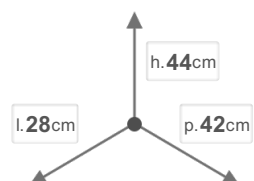

PTA 3040A

Pull out > CITY

DIMENSIONS

DESCRIPTION

CITY Pull out wastebin in thermoplastic (base fixed) for hinged door cabinets. With galvanised full pull out steel ball bearing runners and one lid with anti odour filter.

OTHER SIZES

COLOURS

Grigio

BINS CAPACITY IN LITERS

12

8

CHARACTERISTICS

 NET WEIGHT
4,5

 BOX SIZE
29x43x46

 GROSS WEIGHT
5

PIECES PER PACKAGE
1

PIECES PER SHELF
6

AMOUNT SHELVES
5

PACKAGING

 PALLET PIECES
30

 PALLET SIZE
80x120x240